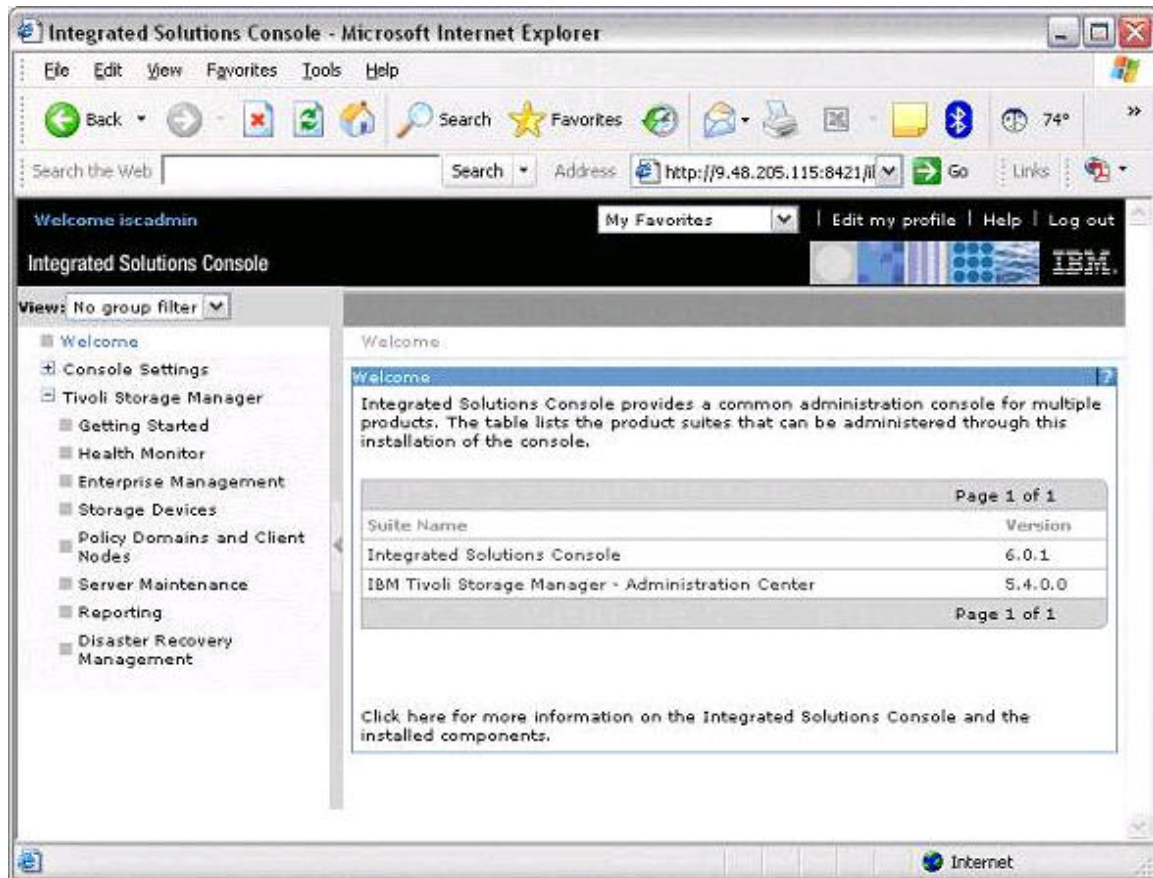

Question: 1

Exhibit:

The exhibit shows the IBM Tivoli Storage Manager (TSM) Administration Center. From which three TSM Administration Center menus is the Use Command Line option available? (Choose three.)

- A - Reporting
- B - Getting Started
- C - Storage Devices
- D - Console Settings
- E - Server Maintenance
- F - Policy Domains and Client Nodes

Answer: C, E, F

Question: 2

How can you monitor a client backup session?

- A - issue a query process command and search for your backup target nodename
- B - issue the command query session nodename=<client_nodename> format=detail
- C - issue a query stgpool pooltype=primary command on a regular basis and note the Pct Util value
- D - issue the command query session on a regular basis and note the status of the session where the Client Name matches your target