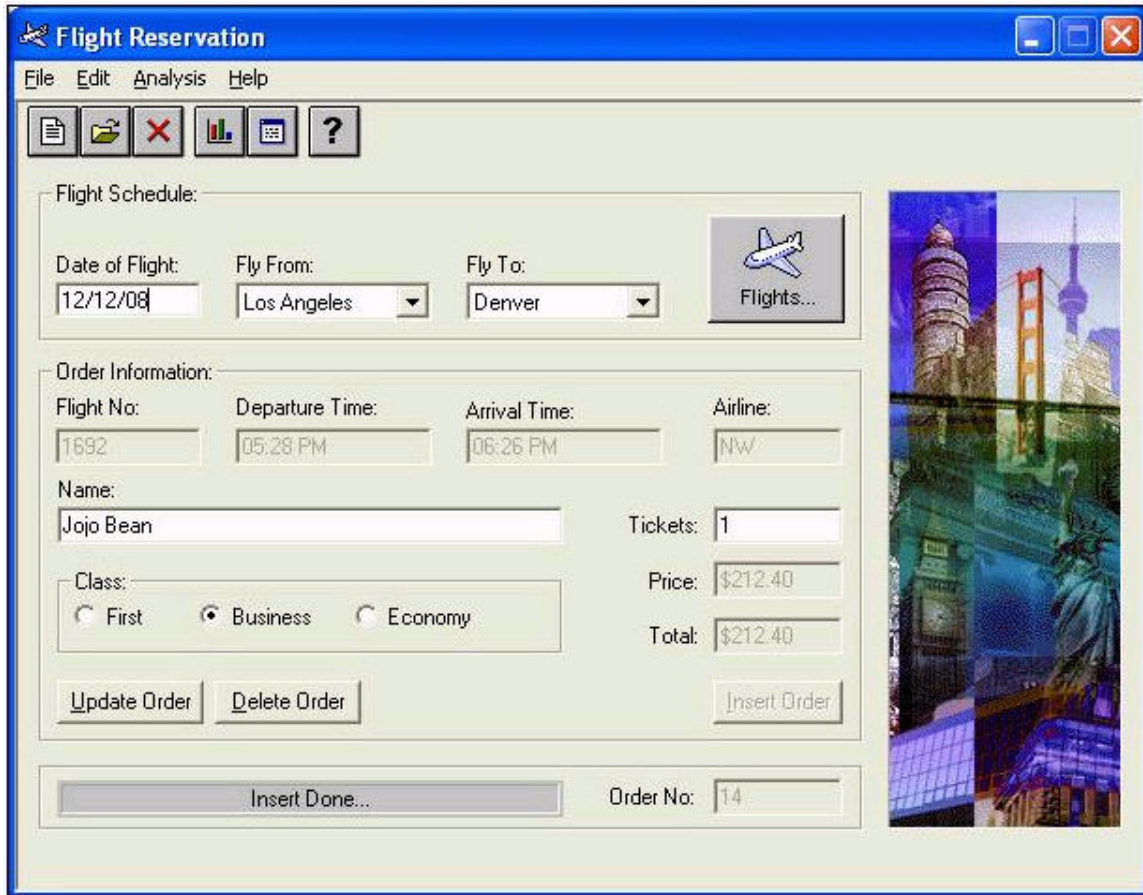

Question: 1
Exhibit:

You want to synchronize on the Status Bar with the text "Insert Done... ". Which TSL statement would meet this requirement?

- A. wait(10);
- B. obj_check_gui("Insert Done...", "list1.ckl", "gui1", 16);
- C. obj_wait_info("Insert Done...", "label", "Insert Done...", 10);
- D. obj_check_info("Insert Done...", "label", "Insert Done...", 10);

Answer: C

Question: 2

How do you specify a 15-second timeout in the global timeout settings?

- A. 15
- B. 150
- C. 1500
- D. 15000

Answer: D

Question: 3