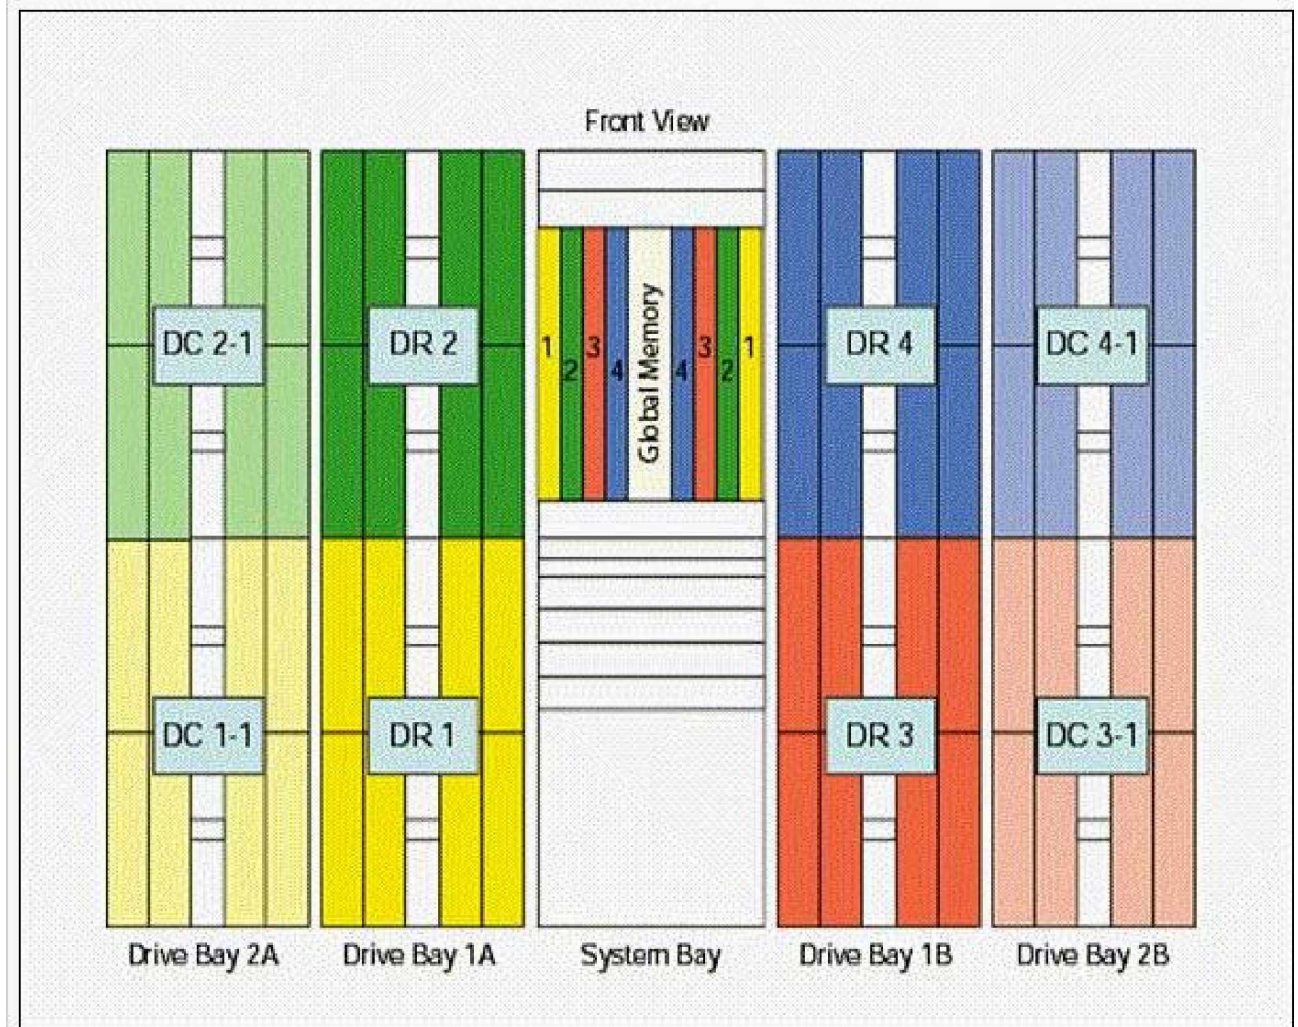

**Answer: C**

**Question: 2**

Where are volume flags for SRDF devices set?

- A. Disk Map
- B. Director Edit
- C. Volume Edit
- D. Volume Request

**Answer: C**

**Question: 3**

Click the Exhibit button. Which directors are connected to DR-1?

- A. Directors 1 and 16
- B. Directors 2 and 15
- C. Directors 5 and 12
- D. Directors 6 and 11

**Answer:** A

**Question:** 4

Which bit is set on the Edit Directors page for FA link speed Auto Negotiate?

- A. ARB
- B. EAN
- C. VCM
- D. SC3

**Answer:** B

**Question:** 5

What is the maximum number of drives that can be configured on a DMX3 direct connect drive loop?

- A. 4
- B. 9
- C. 15
- D. 18

**Answer:** C