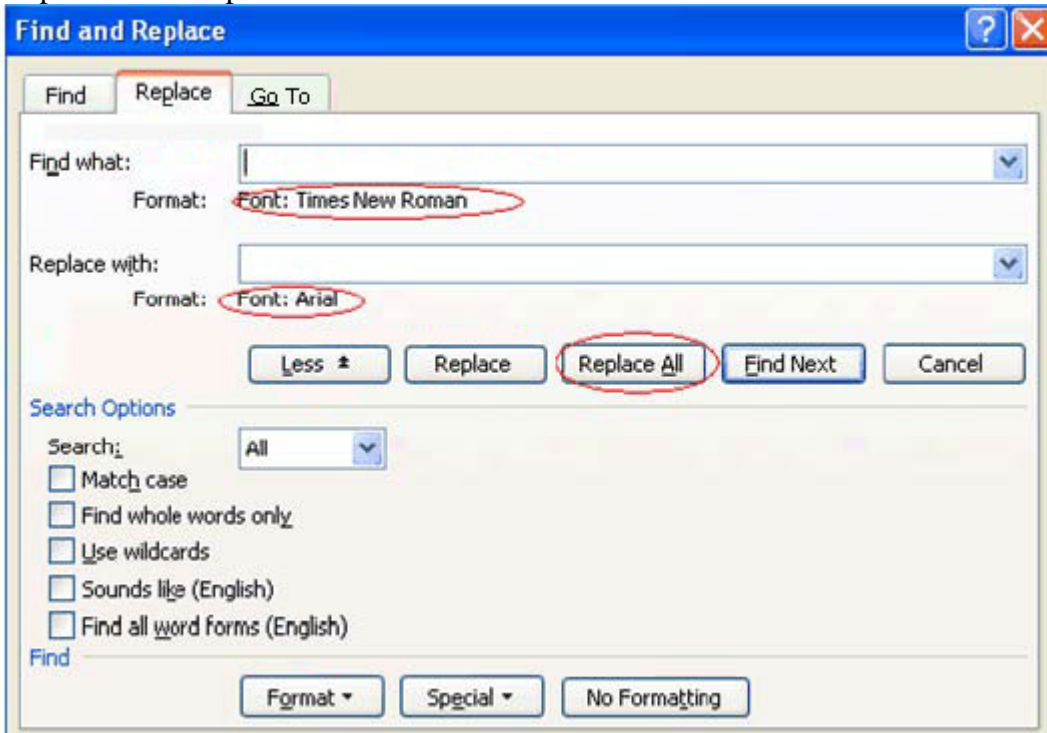

Step 8: Click More button

Step 9: Select Format Font

Step 10: Select Font Times New Roman

Step 11: Click OK

Step 12: Click in the Replace with box

Step 13: Again select Format Font

Step 14: Select Font Ariel

MOS-W3C

Step 15: Click OK

Step 16: Click Replace all button

QUESTION 2

Prepare to conduct online research by performing the following tasks:

1. Impose Parental Control to online research by turning on content filtering to make services block offensive results. Specify the password Certkiller . (Note: Accept all other default setting)
2. Conduct a search of the Encarta Encyclopedia on the search word Tasmanian devil and then expand the first listing of the search results to view the subentries.