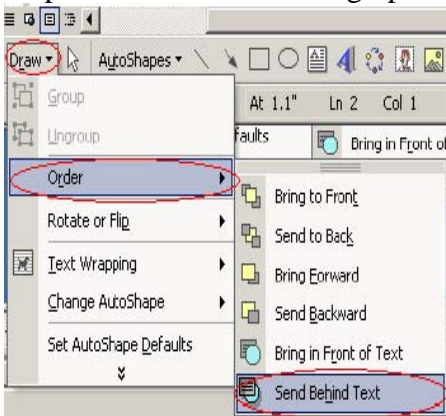

End Result (can vary):