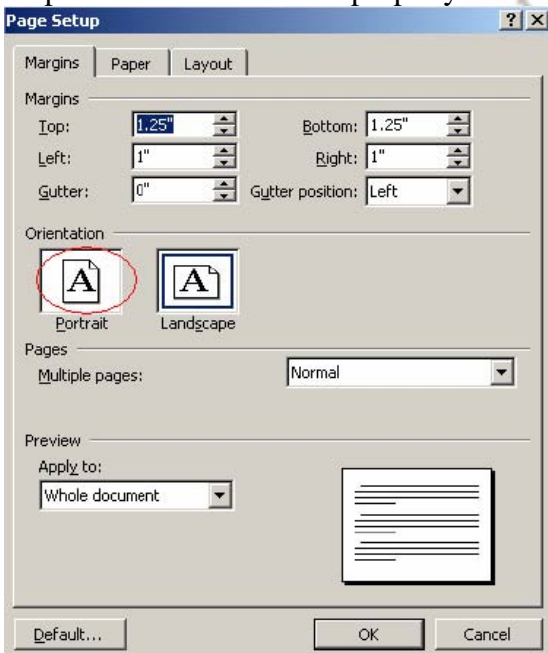

Model	Old Price	New Price
Mojo	950	775
Mai Tai	1,800	1,550
Bow Ti	4,000	3,6000
Spanky	1,150	850
Sonoma	1,800	1550

Answer:

Step 1: Select the File menu.

Step 2: Select the Page setup command.

Step 3: Select the Margins tab (if not selected).

Step 4: Set the Orientation property to Portrait.

Step 5: Press OK.

QUESTION 3

Add bullets to the italicized text and a numbered list to the underlined text.

Pass4sure Certification Exam Features;

- Pass4sure offers over **2500** Certification exams for professionals.
- More than **98,800** Satisfied Customers Worldwide.
- Average **99.8%** Success Rate.
- Over **120** Global Certification Vendors Covered.
- Services of **Professional & Certified Experts** available via support.
- Free **90 days** updates to match real exam scenarios.
- **Instant Download Access!** No Setup required.
- Price as low as **\$19**, which is 80% more **cost effective** than others.
- **Verified answers** researched by industry experts.
- Study Material **updated** on regular basis.
- Questions / Answers are downloadable in **PDF** format.
- Mobile Device Supported (**Android, iPhone, iPod, iPad**)
- **No authorization** code required to open exam.
- **Portable** anywhere.
- **Guaranteed Success.**
- **Fast**, helpful support **24x7**.