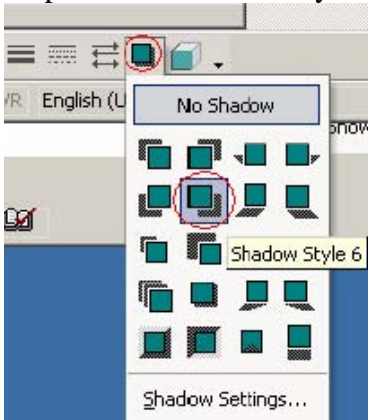

Step 5: Select shadow style 6.

Step 6: Place it behind the graphic object