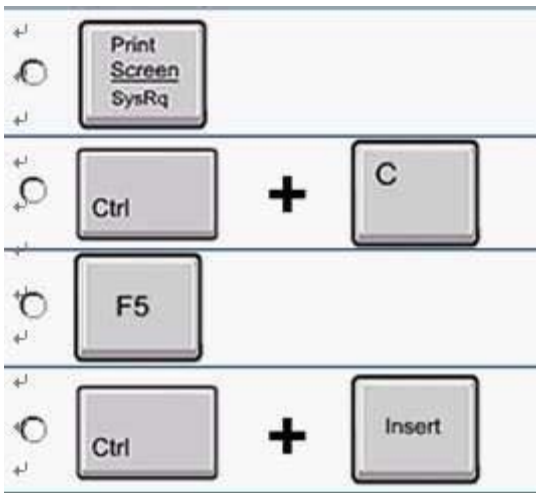

Answer: A

Question: 2

If the computer application you are working on has "frozen" what is the first thing you should do?

- A. Re-install the non-responding application.
- B. Press ctrl+Alt+Delete.
- C. Turn off the PC's power supply.
- D. Slect Exit from the application's File menu.

Answer: B

Question: 3

Pressing which of the following keys would place a picture of what is currently displayed on your monitor onto the clipboard?

A. A

Answer: A

Question: 4

Use the simulated Windows Desktop to find out how much RAM is installed. Select the appropriate radio button then click on SUBMIT.