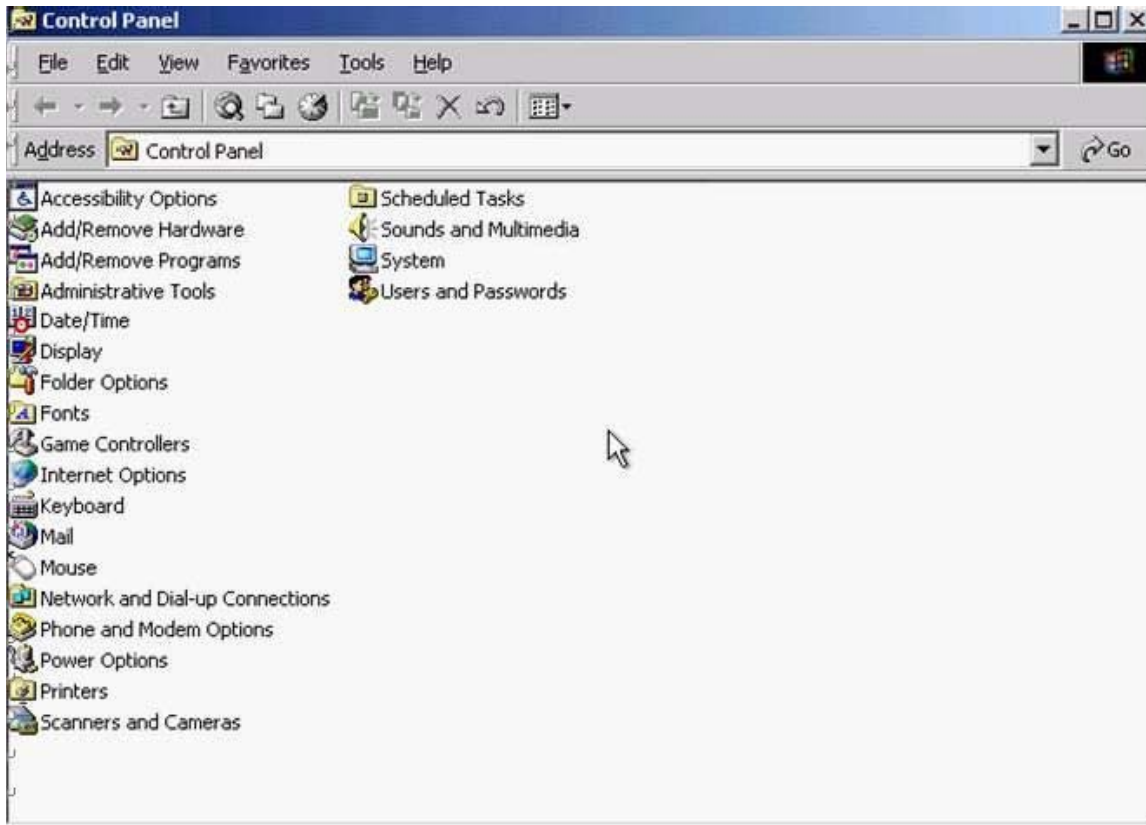

Answer: A

Question: 5

Change the keyboard language to UK English.

A. Select->keyboard->input Locales->select to English UK->press Set as Defaults->ok

Answer: A

Question: 6

Access the dialog box that would enable you to format the 3 1/2 Floppy (A:) drive.