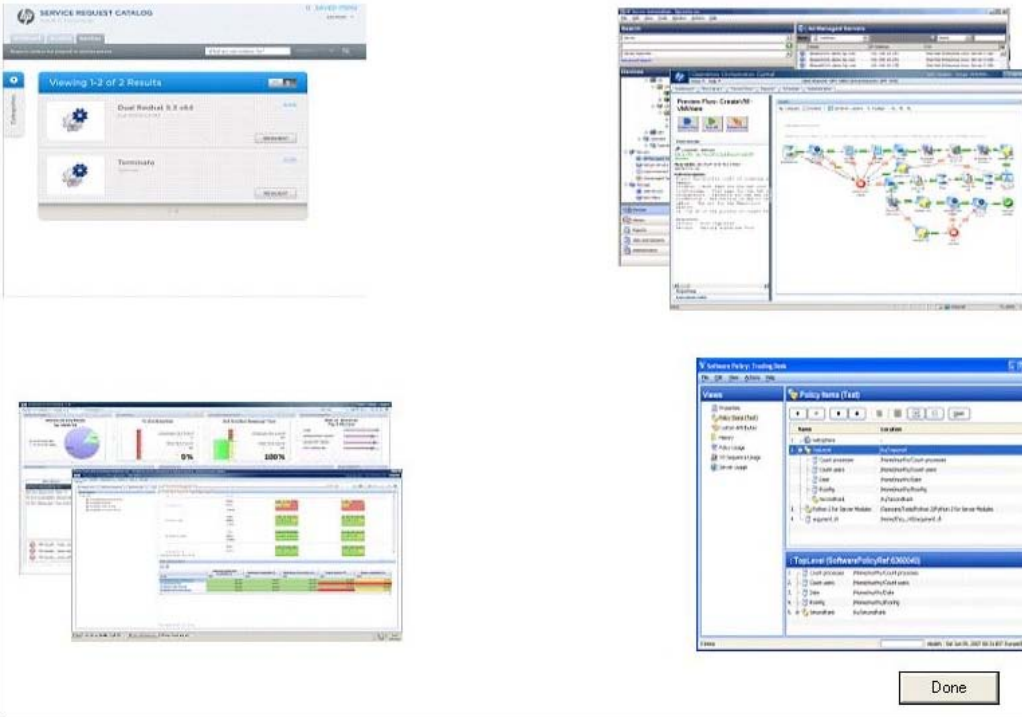

QUESTION: 2

When HP ProLiant servers are used, which infrastructure provisioning technology is utilized in an HP CloudSystem Matrix solution?

- A. Insight Control server deployment
- B. Ignite-UX
- C. Microsoft System Center
- D. HP SmartStart

Answer: A

QUESTION: 3

Which feature is available in all three HP CloudSystem offerings?

- A. HP Operations Orchestration
- B. HP Advanced Resource Manager
- C. HP Aggregation Platform for SaaS
- D. HP Database and Middleware Automation

Answer: A

QUESTION: 4

HOTSPOT

Click the Task button. Click on the portal a customer uses to perform basic service lifecycle management.

Click on the portal a customer uses to perform basic service lifecycle management.

Answer:

Click on the portal a customer uses to perform basic service lifecycle management.

QUESTION: 5
HOTSPOT

Click the Task button. Click on the portal a customer uses to monitor services, events and processes.