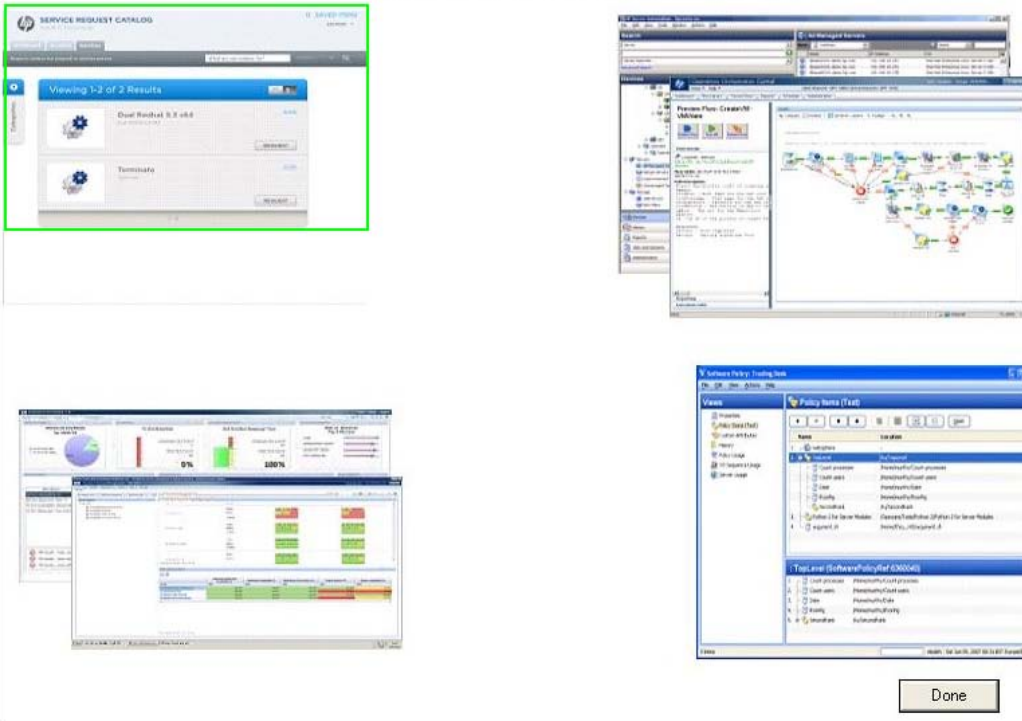

Answer: A

QUESTION: 4

HOTSPOT

Click the Task button. Click on the portal a customer uses to perform basic service lifecycle management.

Click on the portal a customer uses to perform basic service lifecycle management.

Answer:

Click on the portal a customer uses to perform basic service lifecycle management.

QUESTION: 5
HOTSPOT

Click the Task button. Click on the portal a customer uses to monitor services, events and processes.

Click on the portal a customer uses to monitor services, events and processes.

Done

Answer:

Click on the portal a customer uses to monitor services, events and processes.

Done

QUESTION: 6

In HP Cloud Service Automation (CSA), which role uses the Provider Management tab in the HP CSA Provider Console to populate the HP CSA Database?