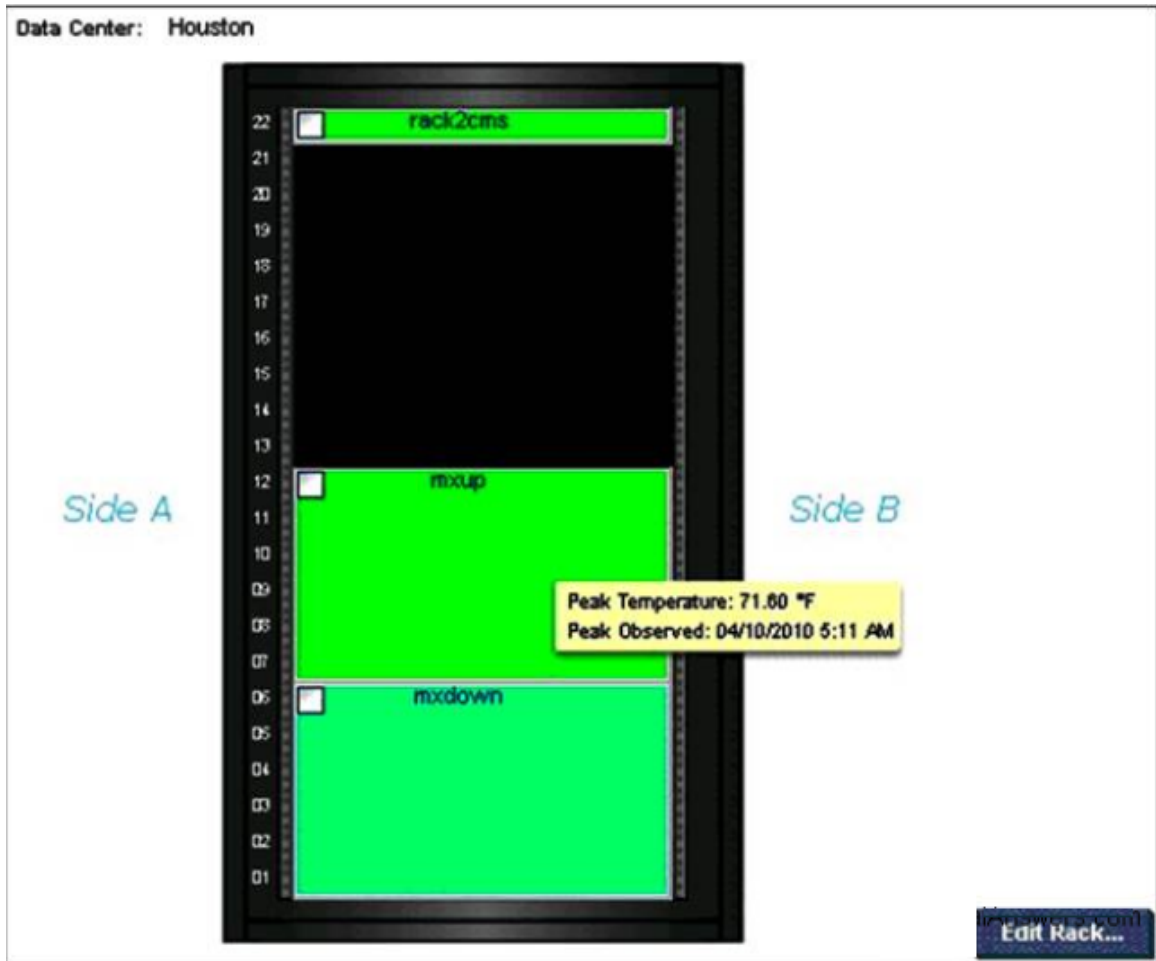

Exam Name:	Implementing HP Converged Infrastructure Solutions		
Exam Type:	HP	Exam Code:	HP0-D08
Certification	Accredited Integration Specialist (AIS)	Total Questions:	62

Which part of the Insight Control power management functionality is being shown in the exhibit?

- A. Bladesystem thermal logic technology
- B. Three-dimensional heat readings
- C. Dynamic power capping
- D. Two-dimensional heat map

Answer: B

Question: 4

When using HP SIM to change the Power Cap Value for a server, when does this change take effect?

- A. Once the refresh data has been clicked
- B. Immediately once the command completes
- C. After the next serverreboot
- D. When theilo power management page Update button is selected

Answer: B