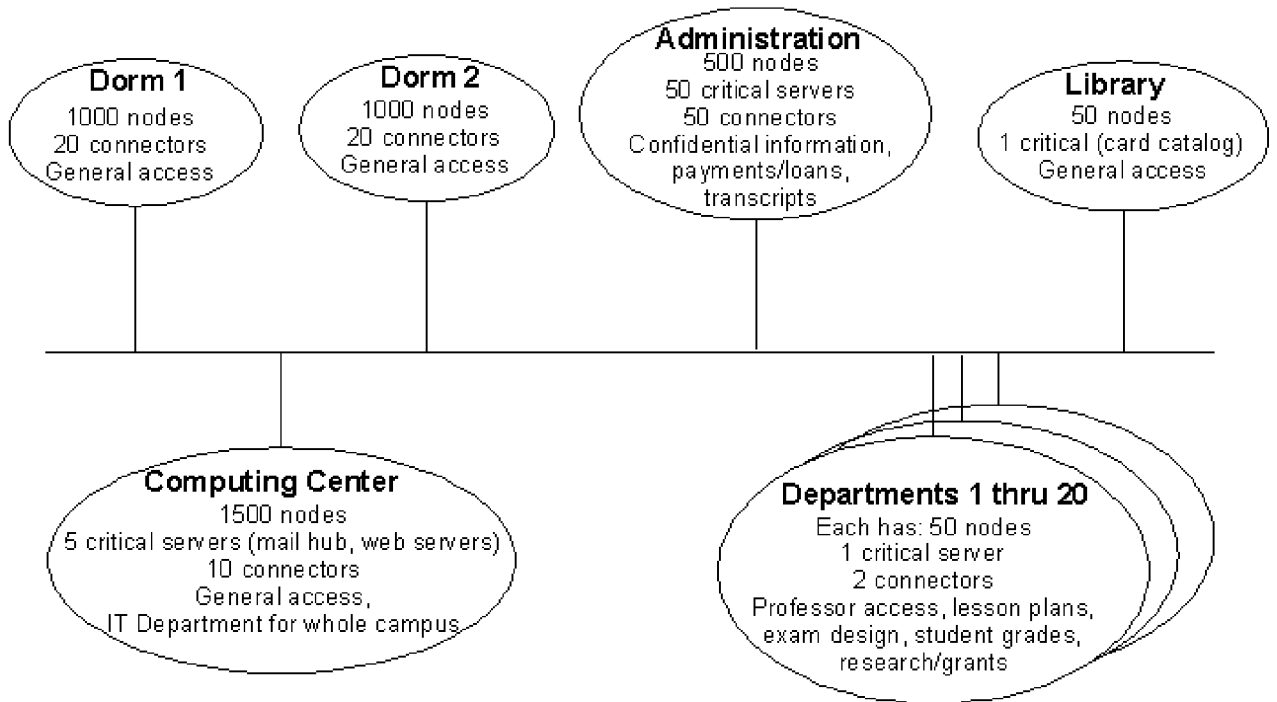

- A. Install a management station in the dorm and use a lights-out management model.
- B. Use web access to the Network Presenter and Alarm Browser.
- C. Use Remote Console access to ovm and the Alarm Browser.
- D. Configure a special event to buzz the operator's pager if there's an emergency.

Answer: B

QUESTION: 2

Click the Exhibit button to view the Exhibit.

Campus LAN

Your top administrator for the Campus LAN (see exhibit) wants to do some of his NNM configuration from the office in his home. What access might you provide on a system in his office at home?

- A. Hierarchical management station to which all other systems report.
- B. Web access to the Network Presenter and Alarm Browser.
- C. Remote Console access to ovw and the Alarm Browser.
- D. Configure events to buzz his pager if there's an emergency.

Answer: C

QUESTION: 3

Click the Exhibit button to view the Exhibit.

Campus LAN

The school in the Campus LAN diagram (exhibit) opens a second, identical campus 500 miles away and would like to share network management resources. Which would you recommend?