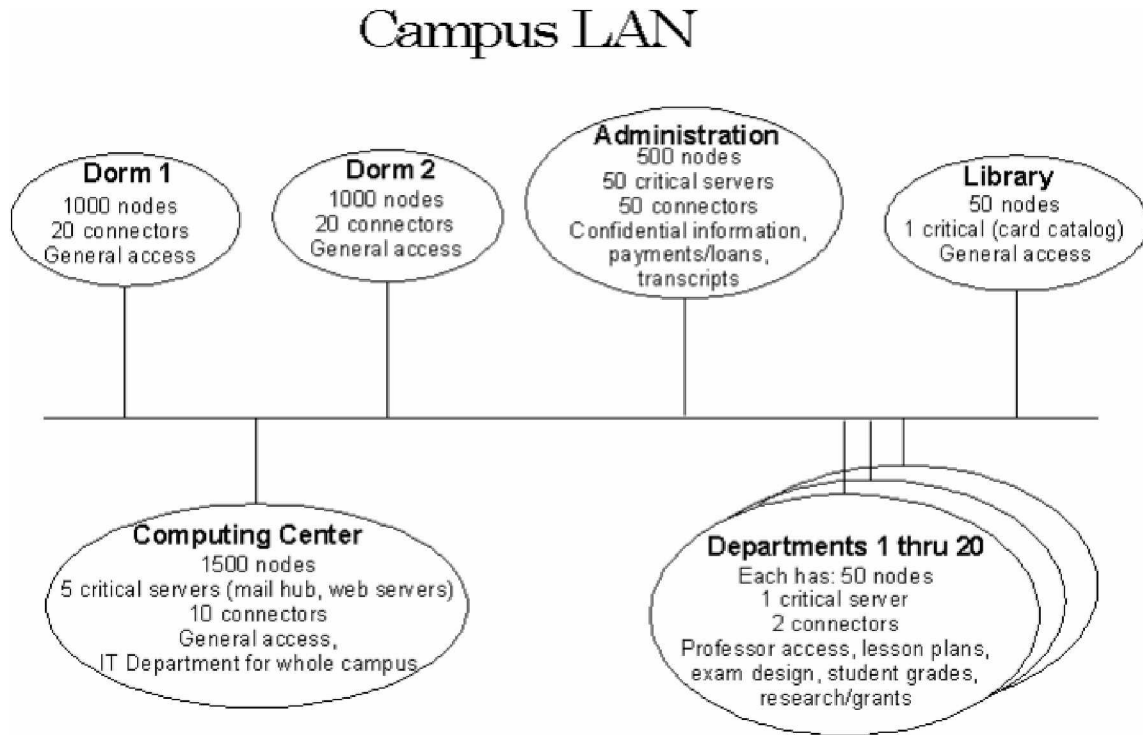

Acquiring HP certifications are becoming a huge task in the field of I.T. More over these exams like HP0-743 exam are now continuously updating and accepting this challenge is itself a task. This HP0-743 test is an important part of HP certifications. We have the resources to prepare you for this. The HP0-743 exam is essential and core part of HP certifications and once you clear the exam you will be able to solve the real life problems yourself. Want to take advantage of the Real HP0-743 Test and save time and money while developing your skills to pass your HP HP0-743 Exam? Let us help you climb that ladder of success and pass your HP0-743 now!

DEMO EXAM

For Full Version visit

<http://www.ipass4sure.com/allexams.asp>

QUESTION: 1

Click the Exhibit button to view the Exhibit.

You've just hired an operator, who happens to be a Resident Advisor in Dorm 1 in the Campus LAN diagram exhibit. What access will best allow the operator to monitor the network in the early morning hours?

- A. Install a management station in the dorm and use a lights-out management model.
- B. Use web access to the Network Presenter and Alarm Browser.
- C. Use Remote Console access to ovm and the Alarm Browser.
- D. Configure a special event to buzz the operator's pager if there's an emergency.

Answer: B

QUESTION: 2

Click the Exhibit button to view the Exhibit.

Campus LAN

Your top administrator for the Campus LAN (see exhibit) wants to do some of his NNM configuration from the office in his home. What access might you provide on a system in his office at home?