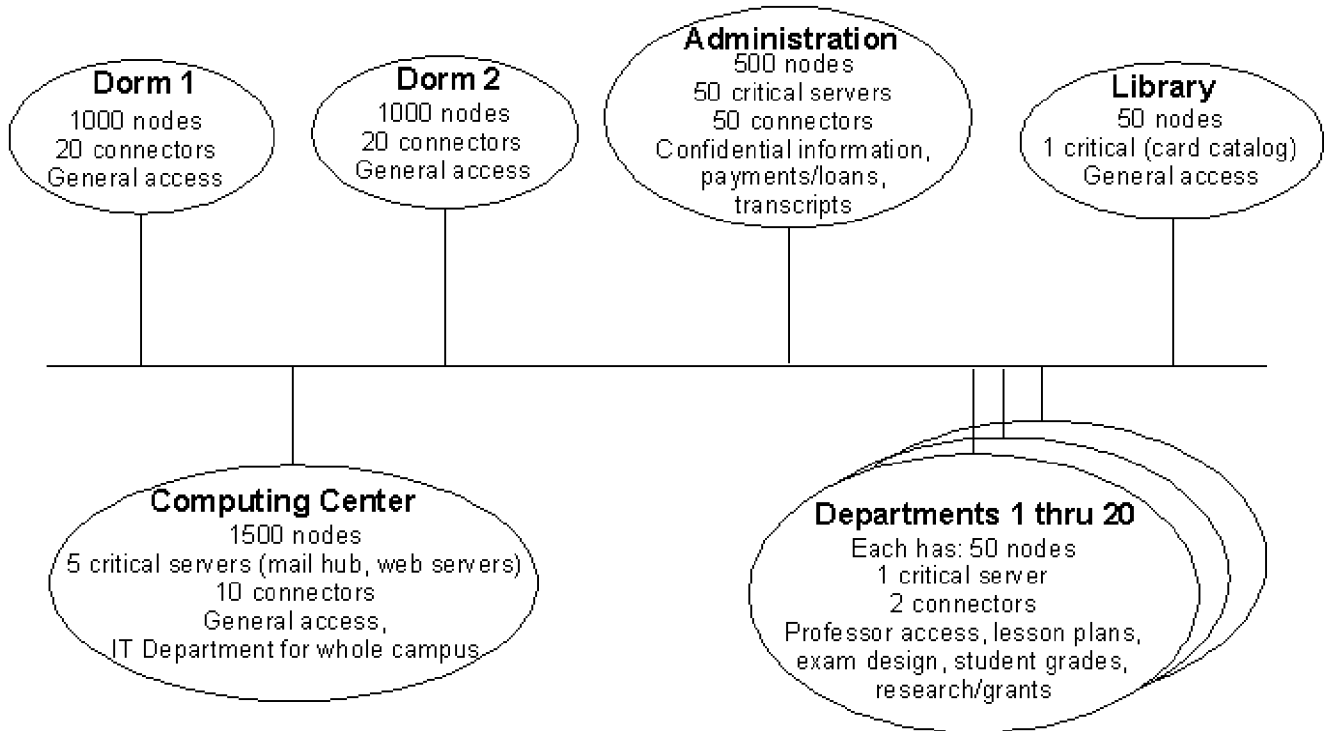

DEMO EXAM

For Full Version visit

<http://www.ipass4sure.com/allexams.asp>

QUESTION: 1

Click the Exhibit button to view the Exhibit.

You've just hired an operator, who happens to be a Resident Advisor in Dorm 1 in the Campus LAN diagram exhibit. What access will best allow the operator to monitor the network in the early morning hours?

- A. Install a management station in the dorm and use a lights-out management model.
- B. Use web access to the Network Presenter and Alarm Browser.
- C. Use Remote Console access to ovm and the Alarm Browser.
- D. Configure a special event to buzz the operator's pager if there's an emergency.

Answer: B

QUESTION: 2

Click the Exhibit button to view the Exhibit.

Campus LAN

Your top administrator for the Campus LAN (see exhibit) wants to do some of his NNM configuration from the office in his home. What access might you provide on a system in his office at home?

- A. Hierarchical management station to which all other systems report.
- B. Web access to the Network Presenter and Alarm Browser.
- C. Remote Console access to ovw and the Alarm Browser.
- D. Configure events to buzz his pager if there's an emergency.