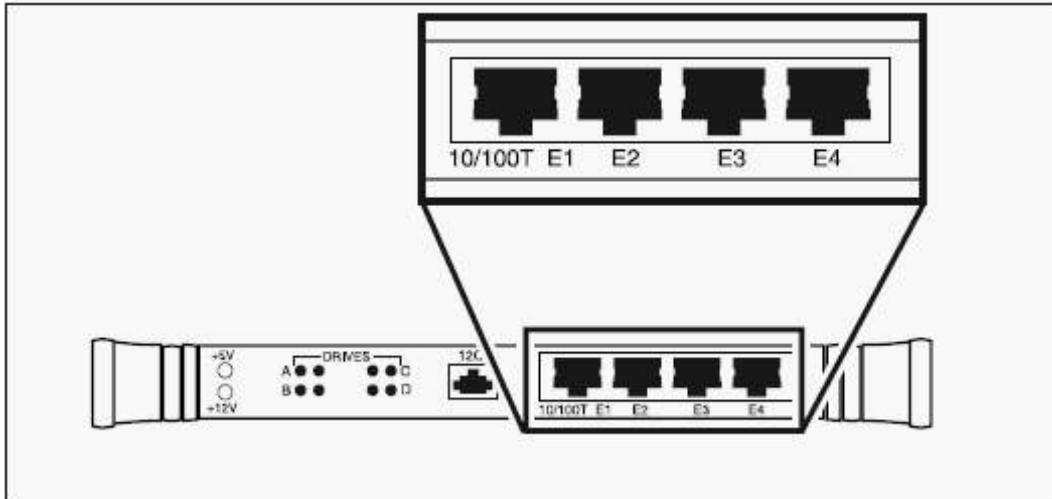

Answer: A

Question: 2

Which component is connected to port E1 of the cluster controller if it is in drive cluster 0?

- A. cabinet controller
- B. interface controller
- C. lower cluster controller
- D. Interface Manager card