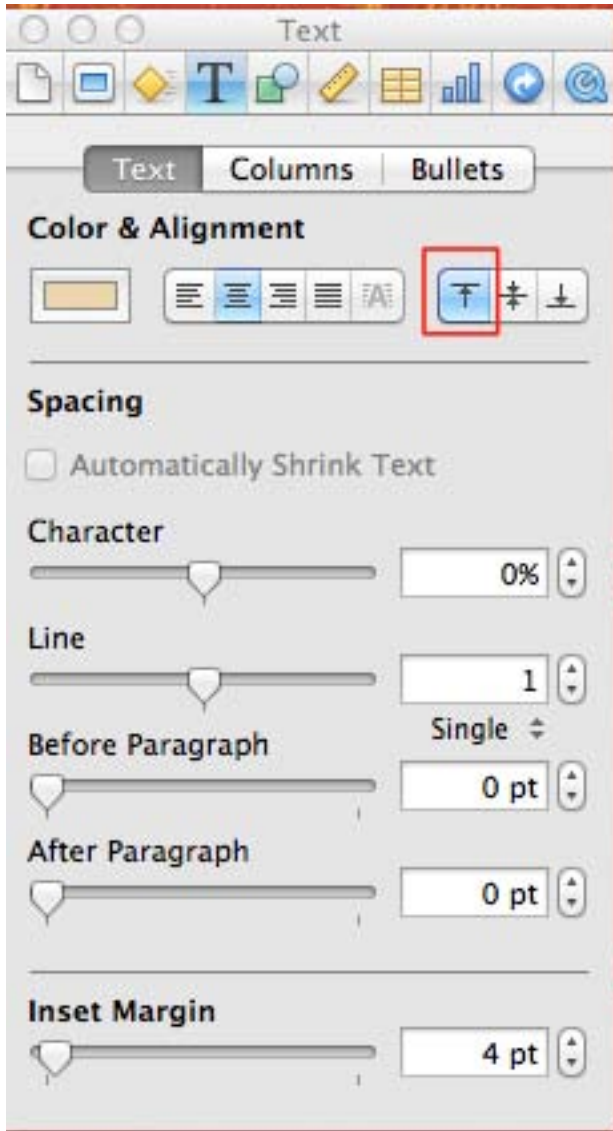

**QUESTION: 8****HOTSPOT**

Click the Keynote button that allows you to align text to the top of a text box.

**Answer:**

**Explanation:**

Macintosh HD:private:tmp:Text.png