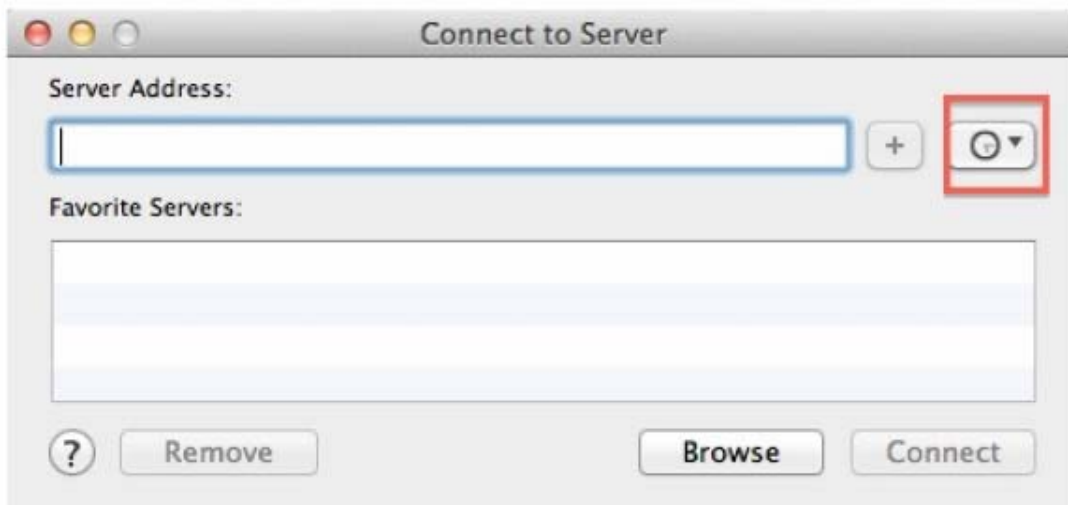

**Answer:** A

**QUESTION: 6**

In the screenshot,click the interface element that display a list of the available file servers on your network.

**Answer:**

**Explanation:**

**QUESTION: 7**

In OS X Lion, where can you set the firmware password?