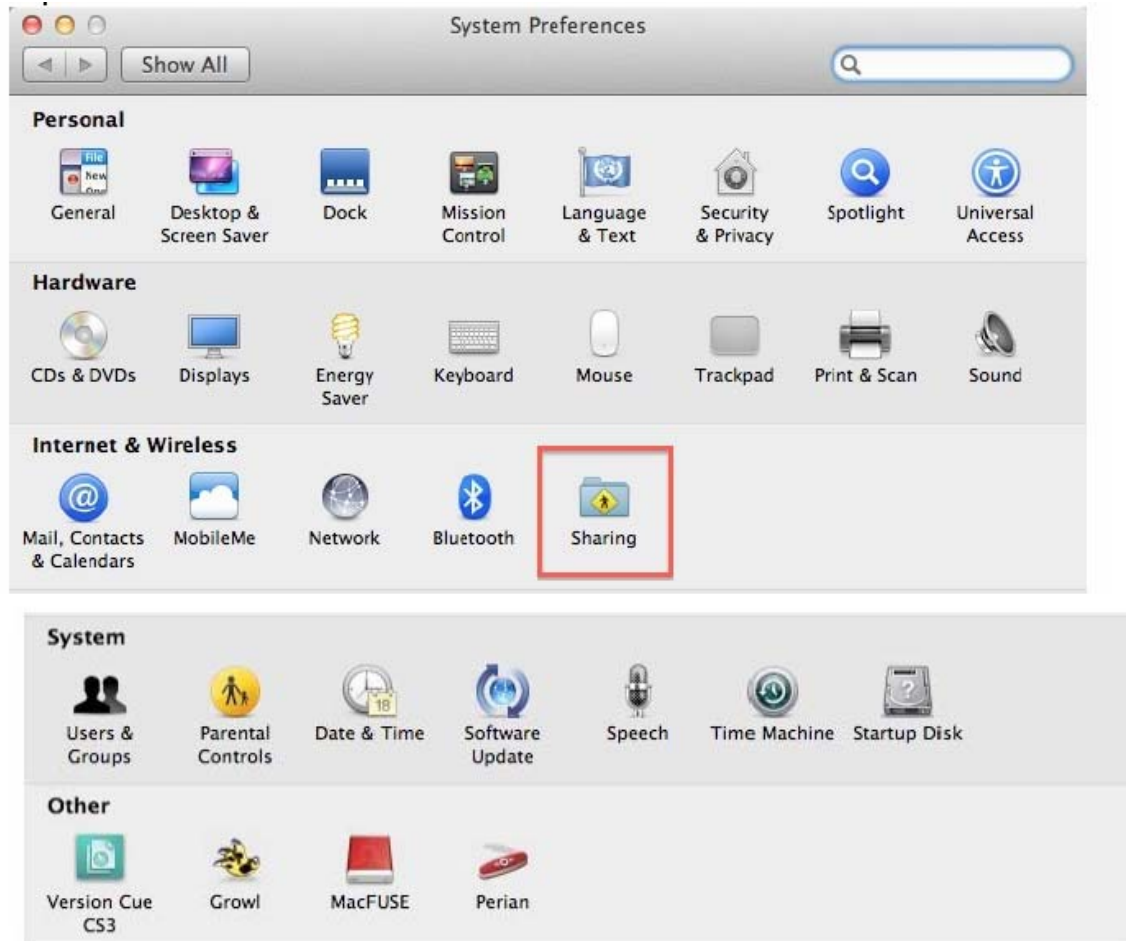

**Answer: B**

**QUESTION: 4**

In the screenshot, click the icon of the preference pane where you configure a mac to let windows computer access files on the mac using the SMB protocol.

Answer:

**Explanation:****QUESTION: 5**