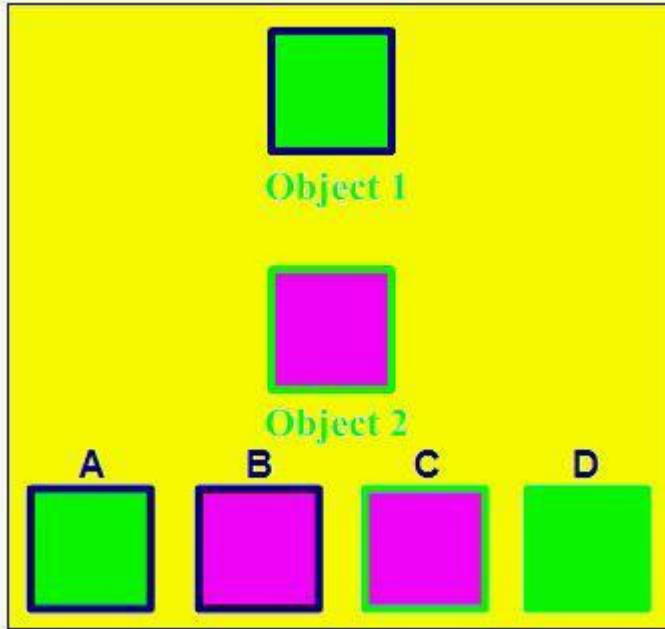

Question: 1

You have a rectangle shape with rounded corners. You want to ensure that the corners do NOT distort when the rectangle is scaled. What should you do?

- A. Adjust xscale and yscale properties
- B. Convert the shape to a Graphic symbol
- C. It's not possible to prevent the corners from scaling
- D. Convert the shape to a MovieClip and apply 9-slice scaling

Answer: D

Question: 2

Click the Exhibit button.

You have selected Object 1 with the Selection tool. You switch to the Eyedropper tool and click on the fill of Object 2. Which object does Object 1 transform into?

- A. B
- B. A
- C. C
- D. D

Answer: A

Question: 3

You have a TextField selected on stage and would like to separate each letter into its own TextField. Which option under the Modify menu allows you to do this?

- A. Divide
- B. Separate
- C. Break Apart
- D. Individualize

Answer: C