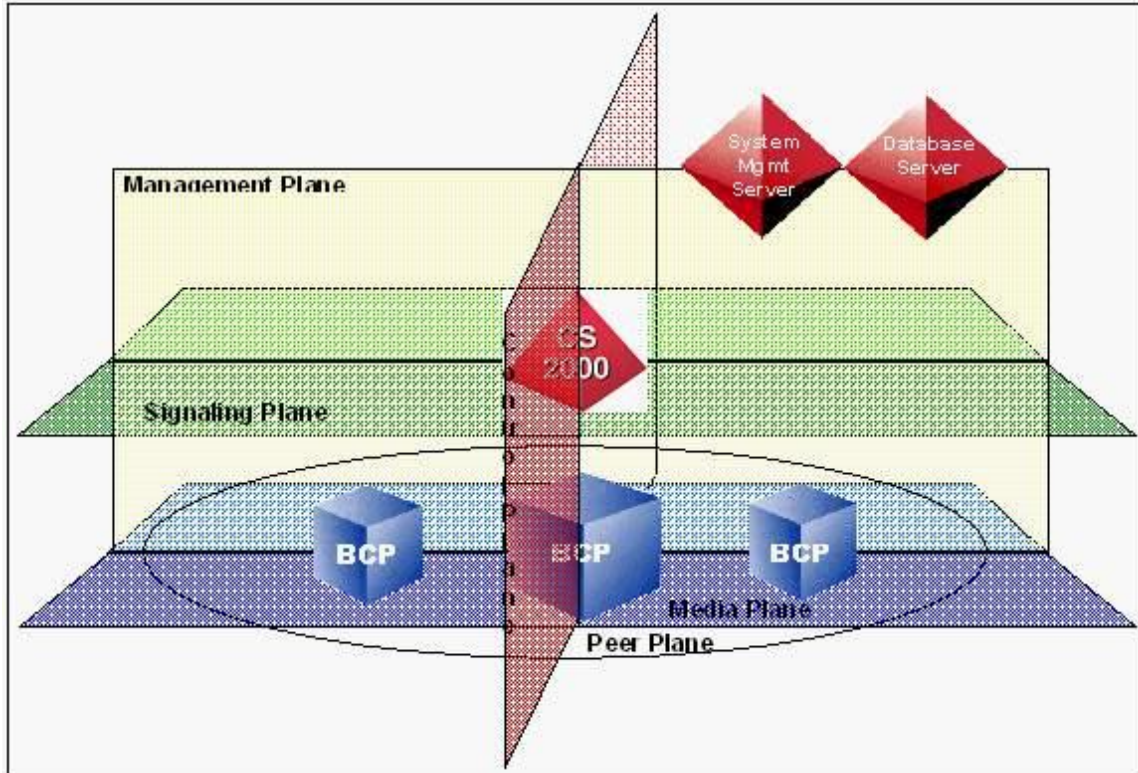

- A. Network Elements > Media Portals > RTP Portals > (BCP name) > Instance
- B. Network Elements > Media Portals > RTP Portals > (BCP name) > NE Maintenance
- C. Network Elements > Media Portals > Media Portal Cluster > (cluster name) > Service Instances
- D. Network Elements > Media Portals > Media Portal Cluster > (cluster name) > Configuration Parameters

**Answer: B**

**Question: 2**

In a 3 + 1 fault tolerant cluster,

Which blade servers must be stopped before upgrading to a new load?

- A. any blade server in the cluster, since it will automatically synchronize the new load from that blade server with all the other blade servers in that cluster.
- B. only the blade servers that are currently carrying active Real-time Transport Protocol (RTP) / media streams.

- C. all blade servers that are in the cluster, which includes the active BCP 7200 blade servers (3), as well as the standby Border Control Point (BCP) 7200 blade server.
- D. only the active (3) blade servers in the cluster. The standby BCP blade server (+ 1) must remain active so that, if a new call is presented to the cluster during the upgrade procedure, the cluster can process it.

**Answer: C**

**Question: 3**

In the diagram below,

Which protocol is carried over the "Control Plane" to the Border Control Point?

- A. Real-time Transport Control Protocol (RTCP)
- B. Transmission Control Protocol (TCP)
- C. Media Portal Control Protocol (MPCP)
- D. Real-time Transport Protocol (RTP)