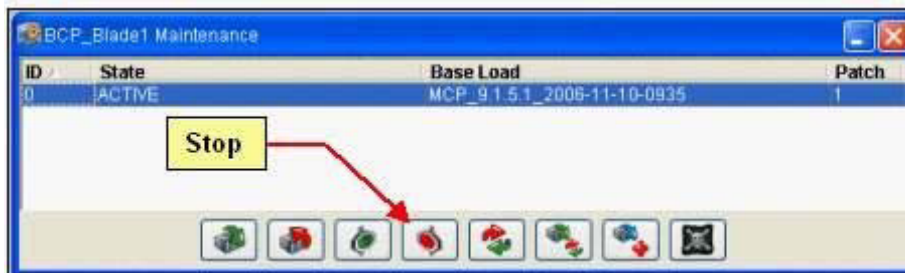

Question: 2

In a 3 + 1 fault tolerant cluster,

Which blade servers must be stopped before upgrading to a new load?

- A. any blade server in the cluster, since it will automatically synchronize the new load from that blade server with all the other blade servers in that cluster.
- B. only the blade servers that are currently carrying active Real-time Transport Protocol (RTP) / media streams.