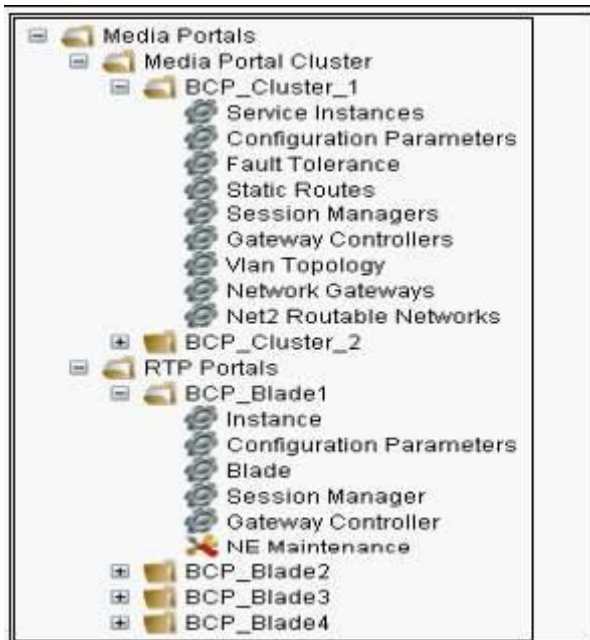

Acquiring Nortel certifications are becoming a huge task in the field of I.T. More over these exams like 920-548 exam are now continuously updating and accepting this challenge is itself a task. This 920-548 test is an important part of Nortel certifications. We have the resources to prepare you for this. The 920-548 exam is essential and core part of Nortel certifications and once you clear the exam you will be able to solve the real life problems yourself. Want to take advantage of the Real 920-548 Test and save time and money while developing your skills to pass your Nortel 920-548 Exam? Let us help you climb that ladder of success and pass your 920-548 now!

# **DEMO EXAM**

For Full Version visit

<http://www.ipass4sure.com/allexams.asp>

**Question: 1**

At which level does an administrator perform the steps:

Stop, UnDeploy, Deploy and Start to upgrade a Border Control Point (BCP) series 7000 to a new release?