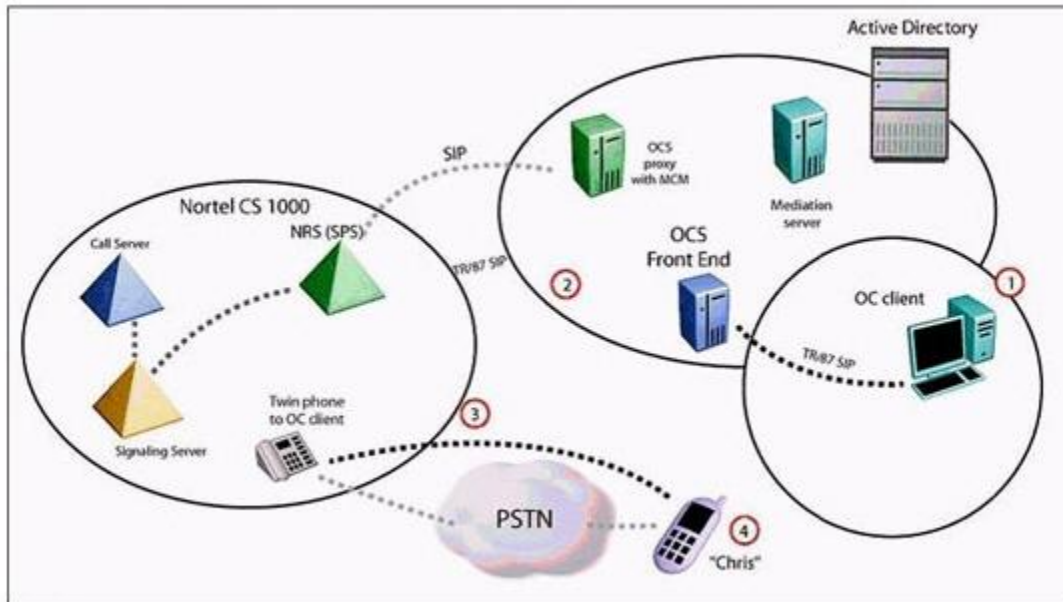

Acquiring Nortel certifications are becoming a huge task in the field of I.T. More over these exams like 920-470 exam are now continuously updating and accepting this challenge is itself a task. This 920-470 test is an important part of Nortel certifications. We have the resources to prepare you for this. The 920-470 exam is essential and core part of Nortel certifications and once you clear the exam you will be able to solve the real life problems yourself. Want to take advantage of the Real 920-470 Test and save time and money while developing your skills to pass your Nortel 920-470 Exam? Let us help you climb that ladder of success and pass your 920-470 now!

DEMO EXAM

For Full Version visit

<http://www.ipass4sure.com/allexams.asp>

Question: 1

Click on the Exhibit button. You are dispatched to engineer a Converged Office solution with Remote Call Control. Which component in the exhibit performs the SIP CTI/TR87 functionality?

- A. Application Proxy server
- B. Network Connect Service
- C. Active Directory
- D. Signaling Server

Answer: D

Question: 2

A company is deploying a Standard Edition Nortel Converged Office solution on their current Communication Server (CS) 1000E network. In this configuration, which Front End Server component converts a dialed number into E.164 format, based on the normalization rules defined by the administrator?

- A. User Services
- B. Inbound Router
- C. Outbound Router
- D. Translation Service

Answer: D

Question: 3

Click on the Exhibit button. An engineer is using Enterprise Configurator (EC) to quote a Nortel Converged Office solution. Using the EC screen, which menu item should the engineer select for configuring Nortel Converged Office?