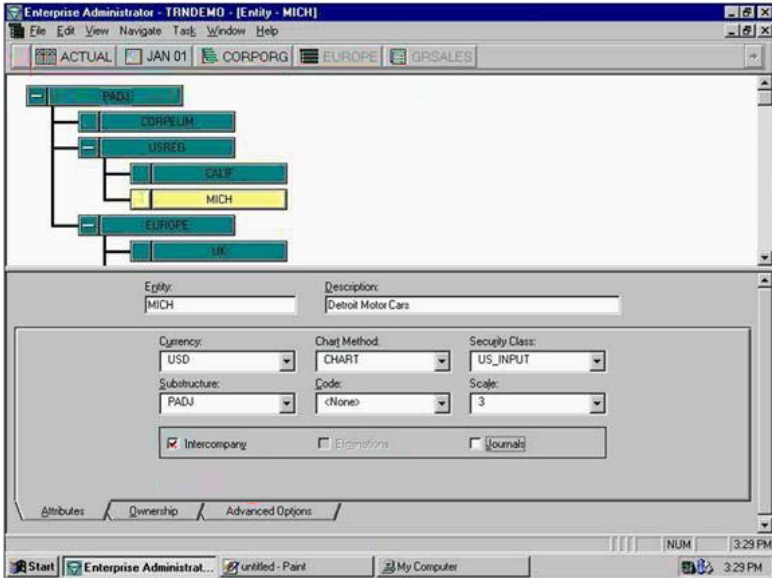

Acquiring Hyperion certifications are becoming a huge task in the field of I.T. More over these exams like 4H0-200 exam are now continuously updating and accepting this challenge is itself a task. This 4H0-200 test is an important part of Hyperion certifications. We have the resources to prepare you for this. The 4H0-200 exam is essential and core part of Hyperion certifications and once you clear the exam you will be able to solve the real life problems yourself. Want to take advantage of the Real 4H0-200 Test and save time and money while developing your skills to pass your Hyperion 4H0-200 Exam? Let us help you climb that ladder of success and pass your 4H0-200 now!

DEMO EXAM

For Full Version visit

<http://www.ipass4sure.com/allexams.asp>

QUESTION 1:

Exhibit #1:

Exhibit #2:

Given the Organizational Structure and the Edit Name screens in the exhibits, which attributes are inherited by, and will be functional for, MICH.ADJ from the parent MICH? (Choose two.)

- A. Scale
- B. Journals
- C. Currency
- D. Chart Logic
- E. Eliminations
- F. Substructures

Answer: A,C

QUESTION 2:

Exhibit #1:

Exhibit #2:

Which entity conversion tables shown in the exhibits can be used in BOTH database load and database extract? (Choose three.)