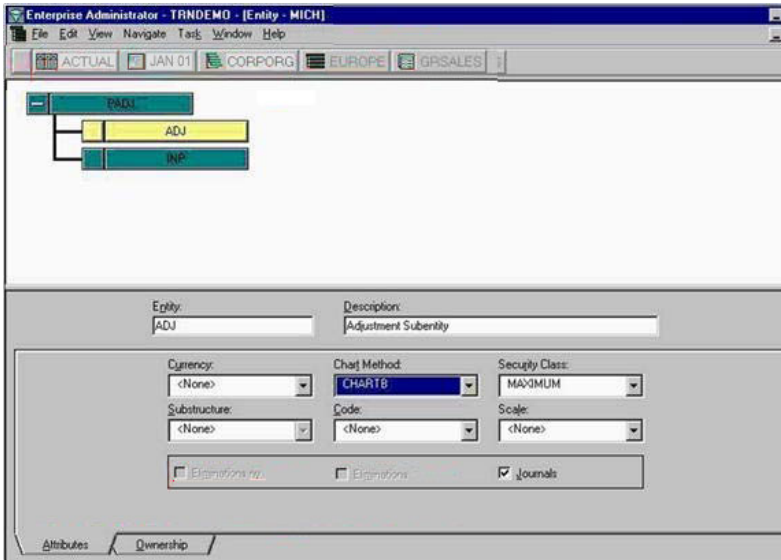

DEMO EXAM

For Full Version visit

<http://www.ipass4sure.com/allexams.asp>

QUESTION 1:

Exhibit #1:

Exhibit #2:

Given the Organizational Structure and the Edit Name screens in the exhibits, which attributes are inherited by, and will be functional for, MICH.ADJ from the parent MICH? (Choose two.)

- A. Scale
- B. Journals
- C. Currency
- D. Chart Logic
- E. Eliminations
- F. Substructures

Answer: A,C

QUESTION 2:

Exhibit #1:

Exhibit #2:

Which entity conversion tables shown in the exhibits can be used in BOTH database load and database extract? (Choose three.)